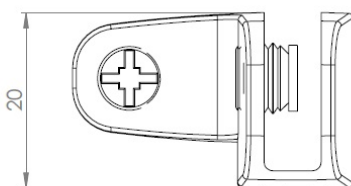

PRODUCT SHEET

Description:

Glass connector "Passion" Closed, 3-way,90DG,CPL,W/Metal Screws W/Soft Tip, f/Glass Thickness 4-6mm

Item number:

22.10.135-0

Units	Box	Carton	HS Code	Barcode
Pcs.	12	120	8302420090	 5704866109093