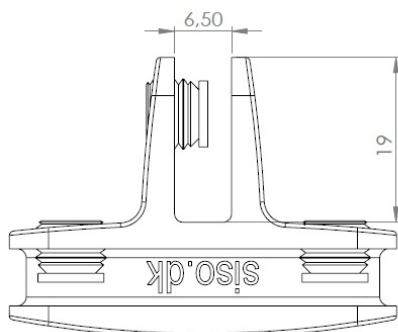

PRODUCT SHEET

Description:

Glass connector "Passion" Closed, 3-way,90DG,CPL,W/Metal Screws W/Soft Tip, f/Glass Thickness 4-6mm

Item number:

22.10.135-0

Units	Box	Carton	HS Code	Barcode
Pcs.	12	120	8302420090	 5704866109093